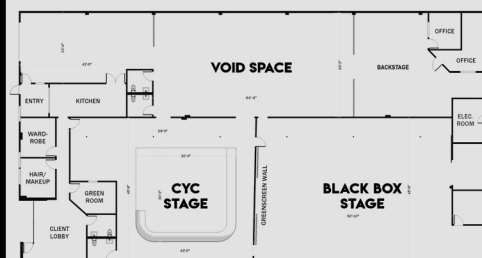

THE FUN TON GRIP & LIGHTING, INC.

315 S. Flower St. Burbank, CA 91502

Phone: 818-394-9407

Website: thefunton.com

Email: rentals@thefunton.com

Printed 10/2023. Rates subject to change. Please email for quote.